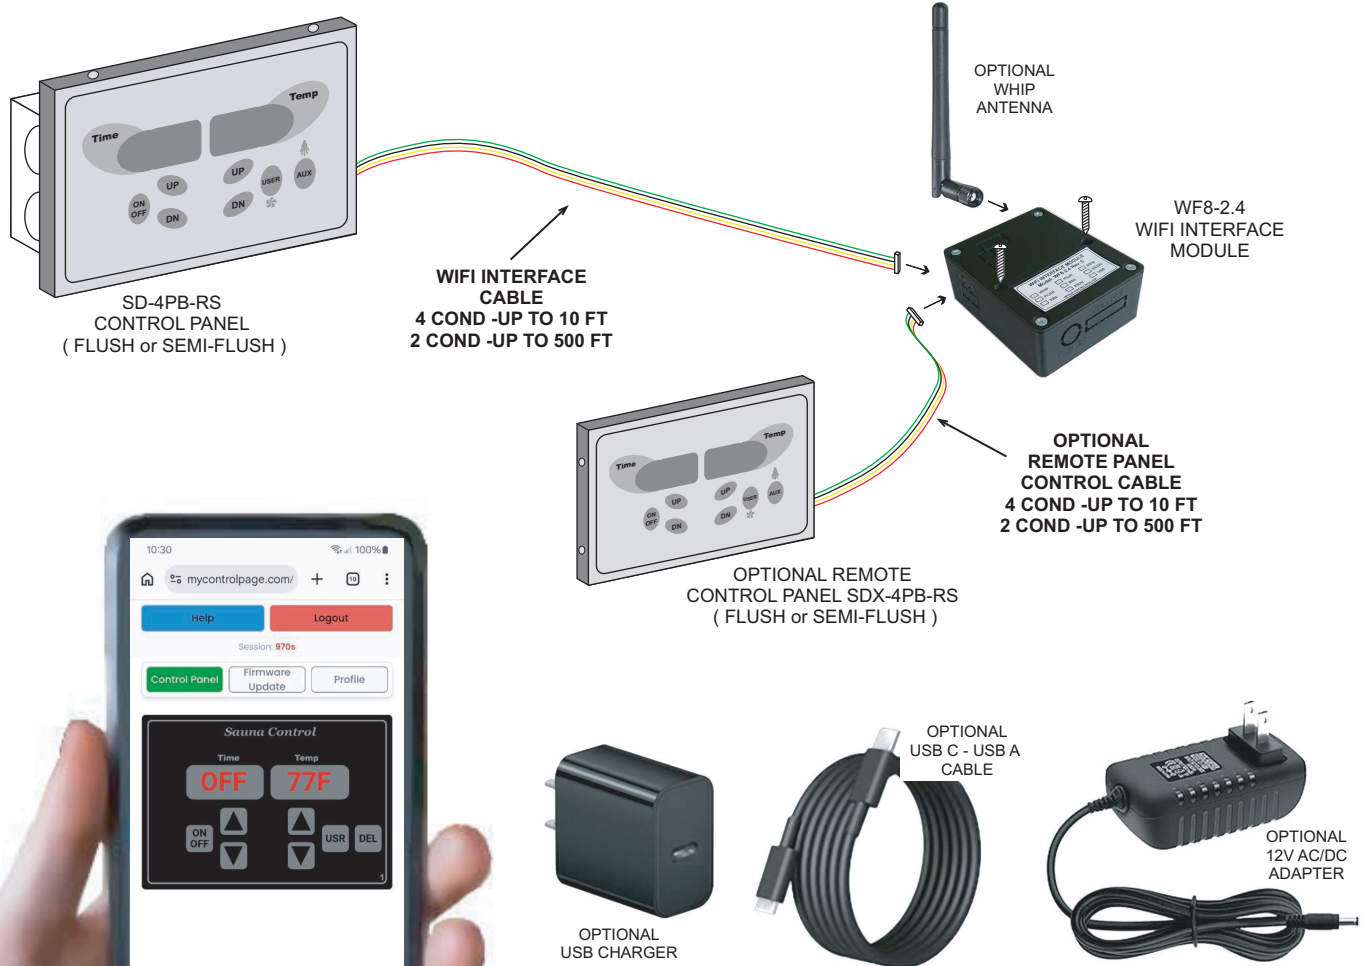

SD4-WIFI Set : SD-4PB Controller with WIFI MODULE

**NO APPS to install. Compatible with all phones, tablets and PCs.**

**OPTIONAL FEATURES:**

- WHIP - Whip antenna
- PCAN - Internal PCB antenna
- XRS - Extra socket for remote control panel cable
- PSJK - Jack for external 9 - 20VDC supply
- USB - USB charger and cable for connection to PC or charger
- ES3 - S3 WiFi without external antenna socket
- ES3U - S3 WiFi with external antenna socket
- ES32 - S32 WiFi without external antenna socket
- ES32U - S32 WiFi with external antenna socket